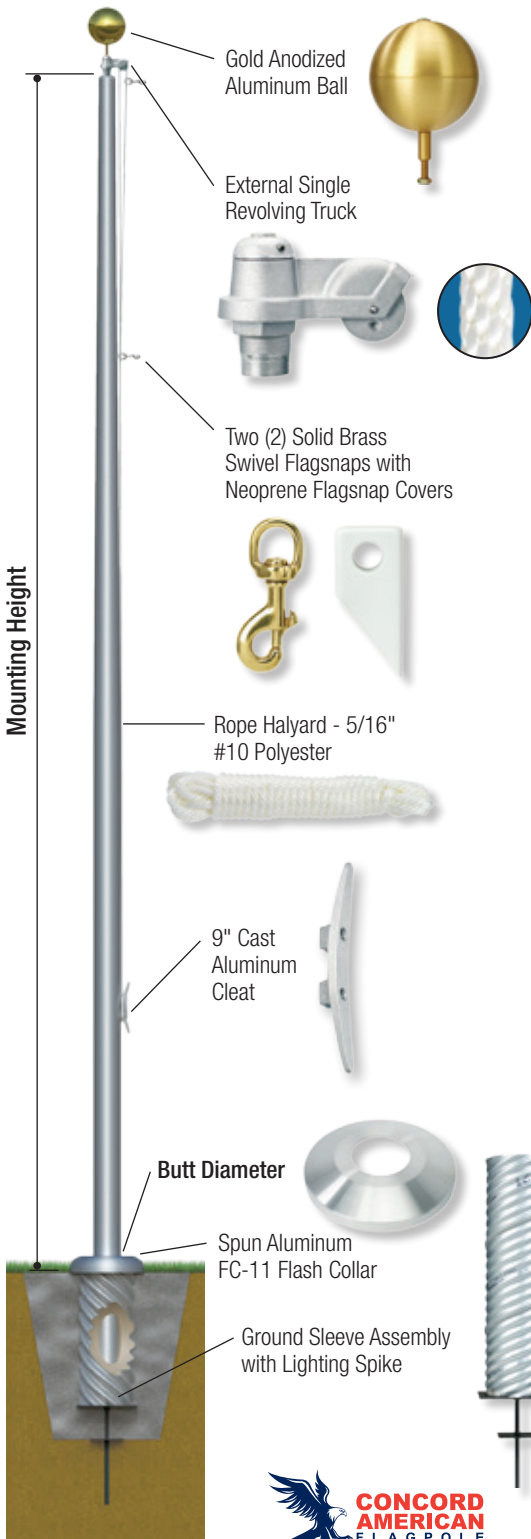

Continental Series - ESR

External Single Revolving - Rope Halyard

The **Continental Series** from Concord American Flagpole combines heavy-duty aluminum flagpoles in **20' to 80'** mounting heights with the highest quality hardware available to the industry today. These flagpoles meet the most stringent architectural standards and are certain to enhance the landscape of any business or industrial property.

STANDARD FLAGPOLE ACCESSORIES - 4" TO 8" BUTT DIAMETERS

Shoe Base Designs for Surface Mount Installations are available with Continental Series – ESR Flagpoles.

- 4"-5" Butt Diameters Add \$216
- 6"-8" Butt Diameters Add \$268
- 10" Butt Diameters Add \$536
- 12" Butt Diameters Add \$1,066

Standard Specifications

- Patented, Heavy-Duty Gold Anodized Aluminum Ball
- Cast Aluminum Revolving Truck with Dual Stainless Steel Bearing Assemblies, Aluminum Pulley and Aluminum Spindle
- Complete External Halyard Assembly
 - Rope Halyard - 5/16" #10 Polyester
 - Two (2) Solid Brass Swivel Flagnaps
 - Two (2) Neoprene Flagnap Covers
- 9" Cast Aluminum Cleat
- Spun Aluminum FC-11 Flash Collar
- Galvanized 16-Gauge Corrugated Steel Ground Sleeve with Steel Grounding Spike

Standard Upgrades – 10" and 12" Butt Diameters

- Heavy-Duty Truck with Dual SEALED Bearing Assemblies
- Rope Halyard - Heavy-Duty 3/8" #12 Polyester
- Two (2) Heavy-Duty Brass Flagnaps with Covers
- Heavy-Duty 5/8" Ball Stem
- Heavy-Duty Cast Aluminum Collar